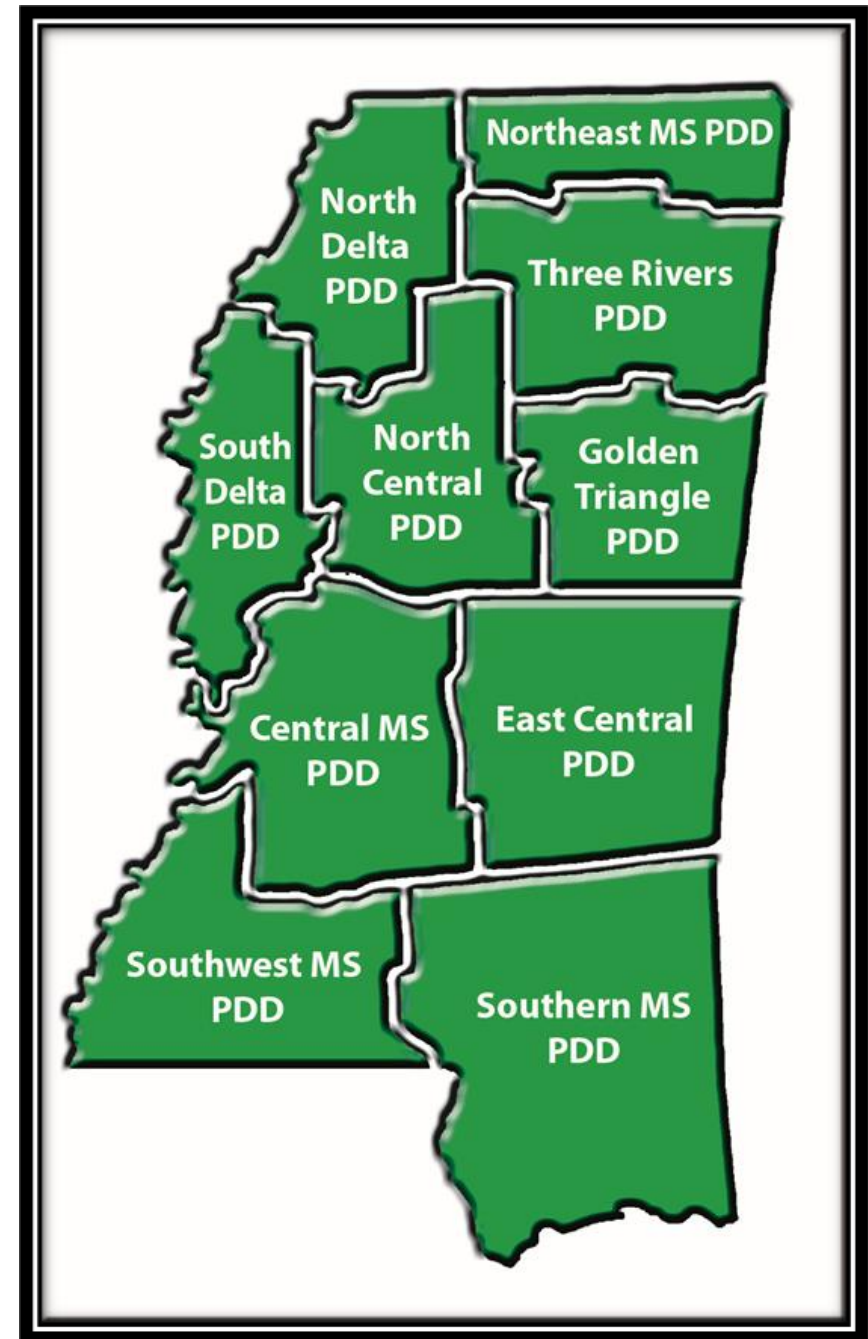

The Planning & Development Districts (PDDs) were created in the late 1960s and formed by local governments.

All ten (10) of the PDD's are independent organizations, which offer services tailored to the needs of their region.

Each PDD is managed by an Executive Director and staffed with specialized personnel.

The purpose of the PDDs is to address problems and issues that do not stop at political boundaries.