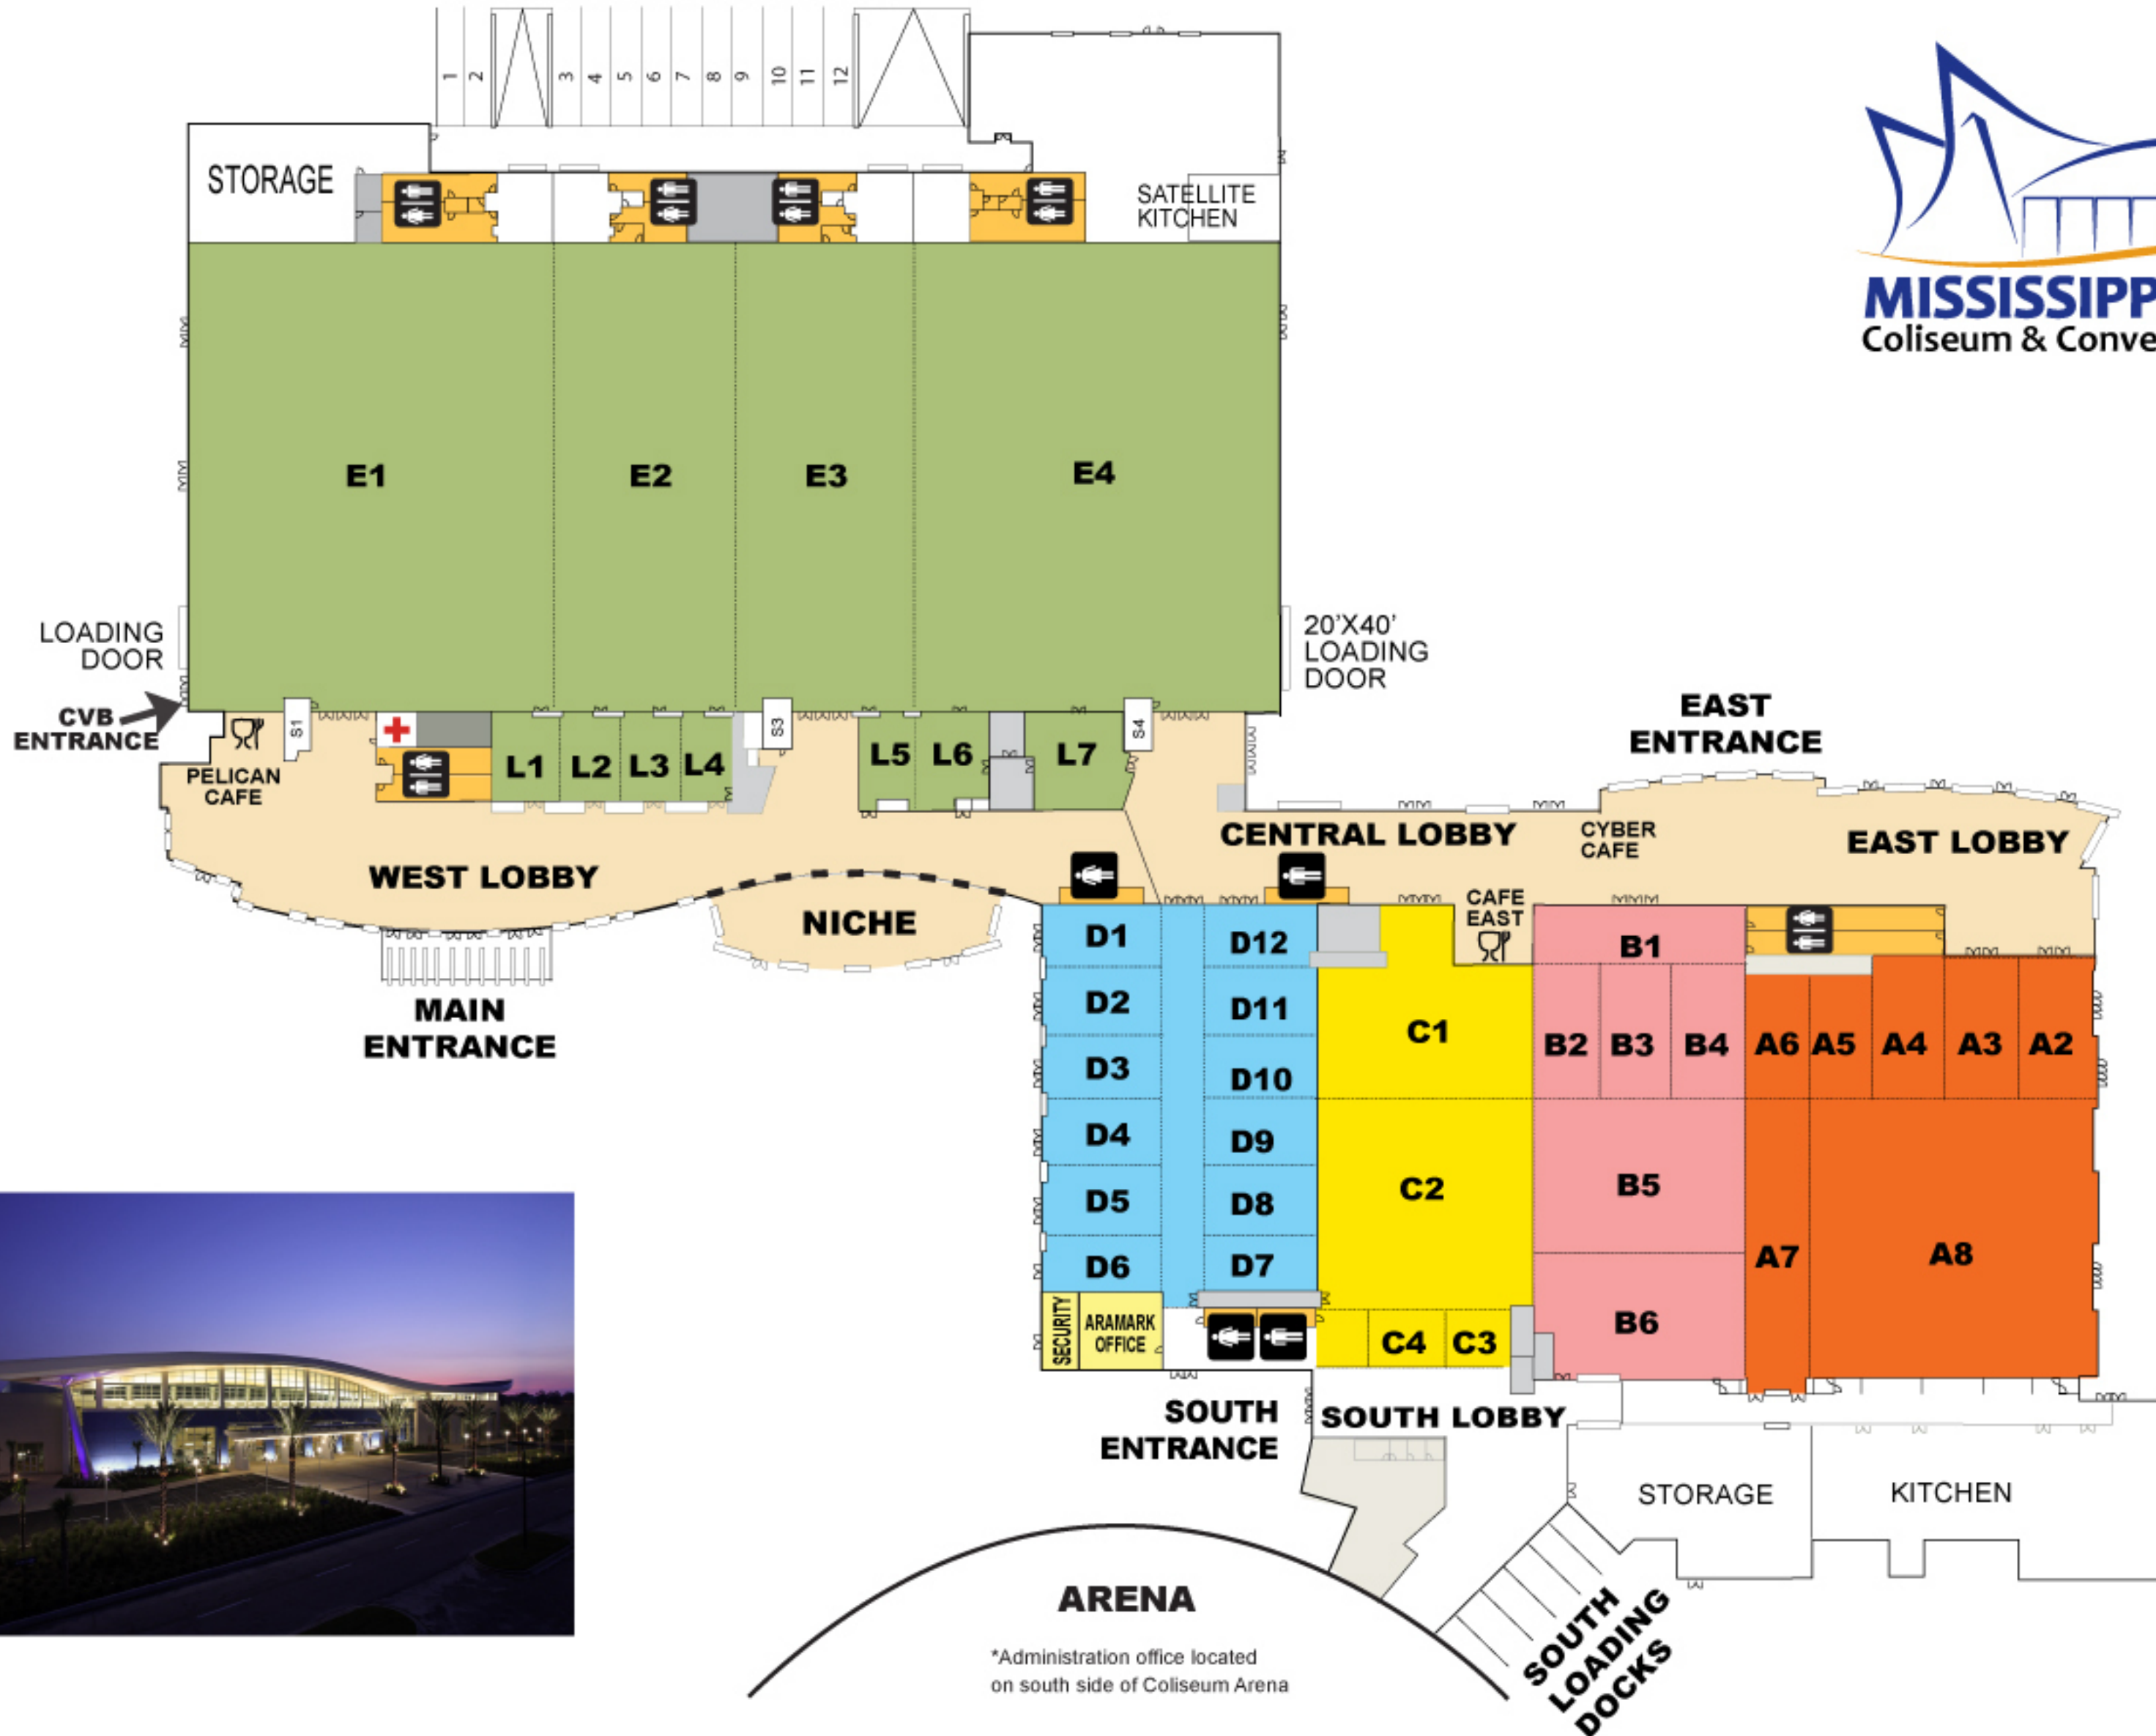

NORTH LOADING DOCKS

*Administration office located on south side of Coliseum Arena